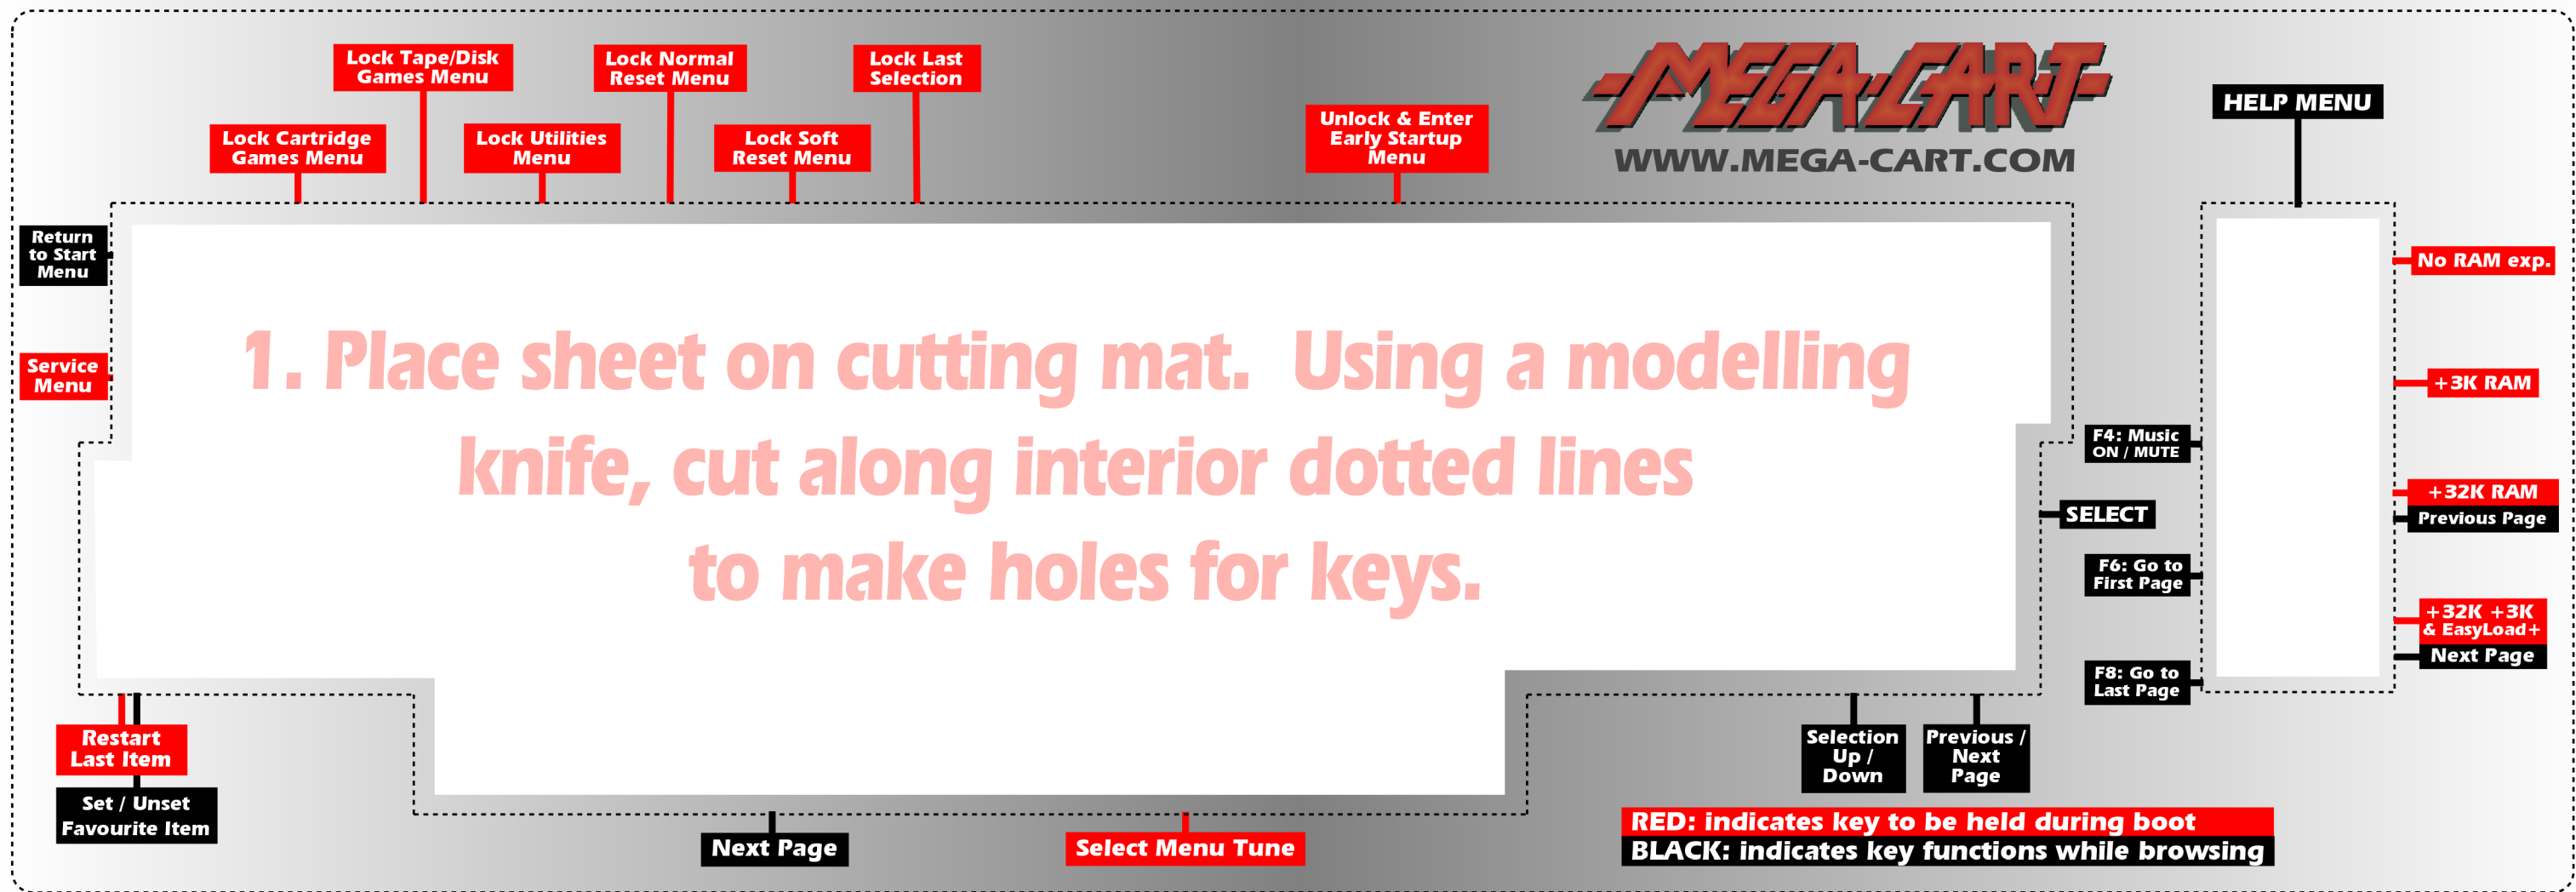

# MEGA-CART KEYBOARD OVERLAY for the Commodore VIC-20

Revision 5 (Europe)

Formatted for A3 standard paper

**2. Cut along outer dotted line with scissors**

created by Brent Santin (Ral-Clan)  
www.mega-cart.com for more information