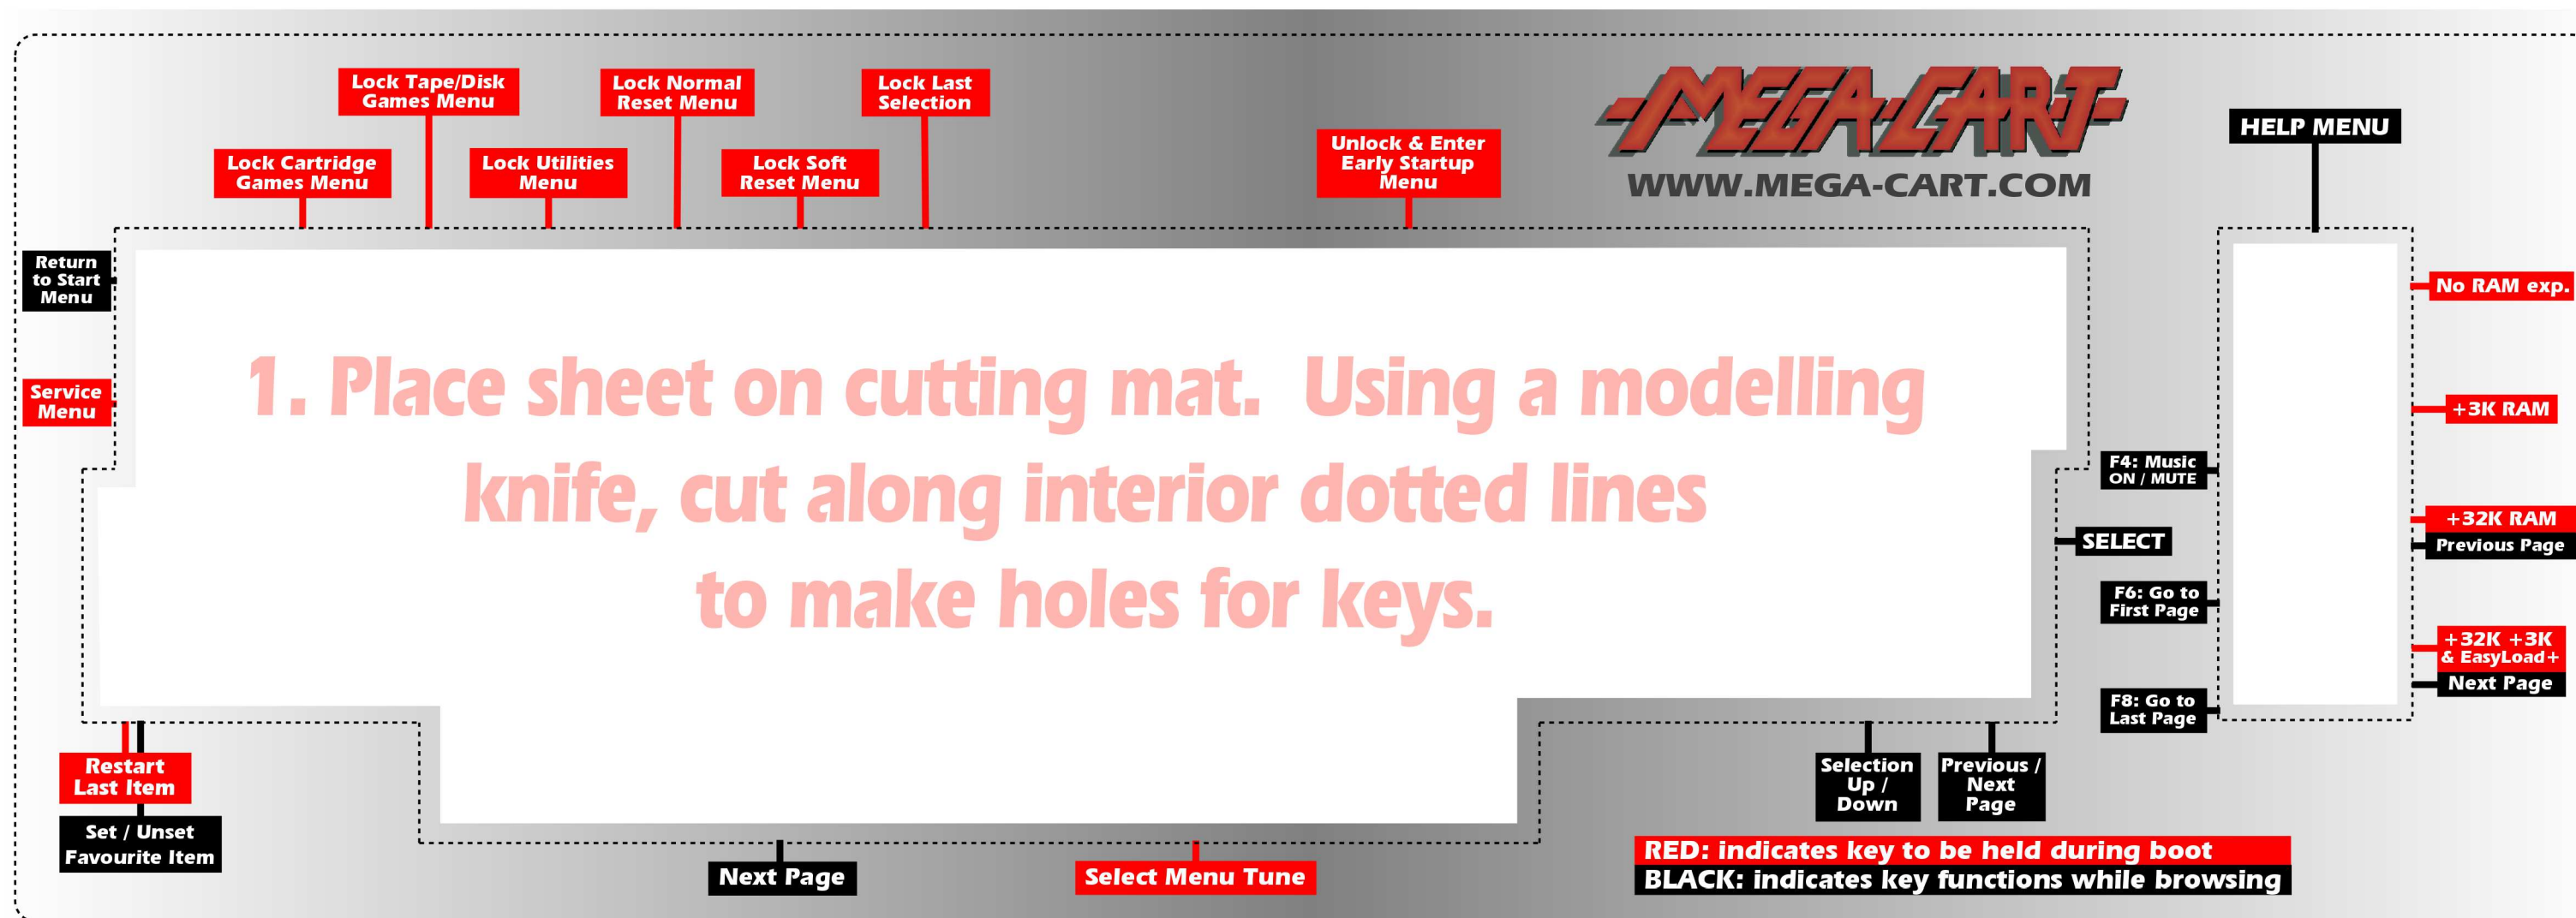

MEGA-CART KEYBOARD OVERLAY for the Commodore VIC-20

Revision 5 (N. America)

Formatted for 11" X 17" U.S. Tabloid paper

2. Cut along outer dotted line with scissors

created by Brent Santin (Ral-Clan)
www.mega-cart.com for more information